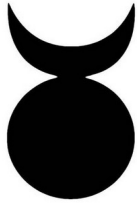

Independent Research

Look at the Pagan symbols below. Each one is connected to a different Pagan faith. Research each symbol and write a short paragraph about it. You should include the name of the symbol, what Pagan faith it is associated with and what the symbol means or represents.