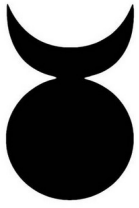

---

---

---

---

**Research Guidance**

The following search terms may be helpful for completing this homework:  
Pagan, Symbol, Spiral, Goddess, God, Hammer, Jewellery

### **Horned God Symbol**

A symbol within Wicca, representing the Wiccan God, also known as the Horned God or the Antlered God.